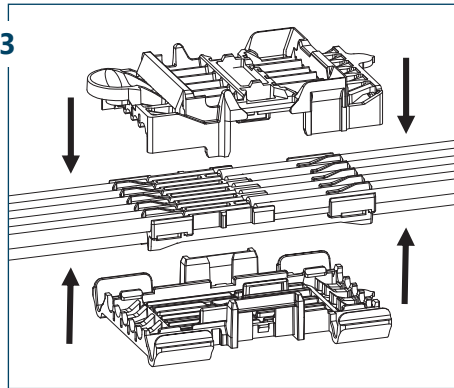

5

Montage OEM LEDtrack TAP in Leuchenträger

Mounting OEM LEDtrack TAP in lighting fixture

6-7

Installation LEDtrack GEN2

Installation LEDtrack GEN2

8-14

LEDtrack BU/11 GEN2 + ST/11 GEN2

LEDtrack BU/11 GEN2

LEDtrack ST/11 GEN2

LEDtrack POD

LEDtrack POD/11 OT

LEDtrack POD/11 GEH

LEDtrack POD/11 UT

Montage OEM LEDtrack REEL GEN2 in Schiene

Mounting OEM LEDtrack REEL GEN2 in track

LEDtrack ST GEN2

LEDtrack POD

Montage OEM LEDtrack TAP in Leuchenträger

Mounting OEM LEDtrack TAP in lighting fixture

LEDtrack TAP fix

LEDtrack TAP fly

Installation LEDtrack GEN2

Installation LEDtrack GEN2