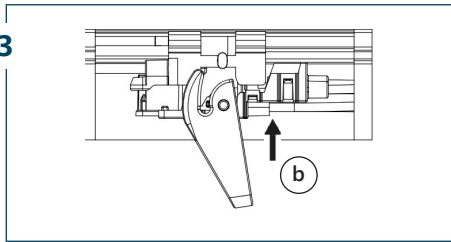

Installation LEDtrack GEN2

Installation LEDtrack GEN2

✓	✗	✗	✓

LEDtrack BU GEN2 → ST GEN2

! 1

2

2,5 mm²

1,5 mm²

2,5 mm²

2,5 mm²