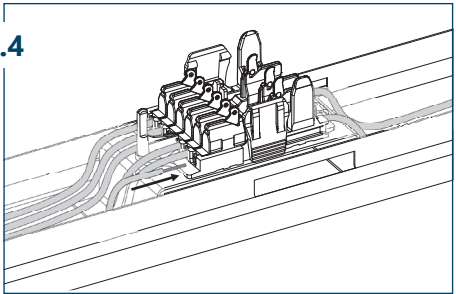

LEDtrack ST GEN2

LEDtrack POD

Montage OEM LEDtrack TAP in Leuchenträger

Mounting OEM LEDtrack TAP in lighting fixture

LEDtrack TAP fix

LEDtrack TAP fly

Installation LEDtrack GEN2

Installation LEDtrack GEN2

			
✓	✗	✗	✓

LEDtrack BU GEN2 → ST GEN2

! 1

2

2,5 mm²

1,5 mm²

2,5 mm²

2,5 mm²