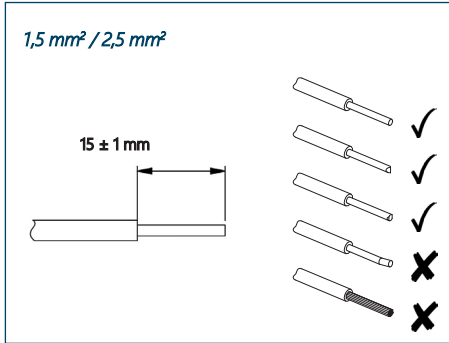

5

Montage OEM LEDtrack TAP in Leuchenträger

Mounting OEM LEDtrack TAP in lighting fixture

6-7

Installation LEDtrack GEN2

Installation LEDtrack GEN2

8-14

LEDtrack BU/11 GEN2 + ST/11 GEN2