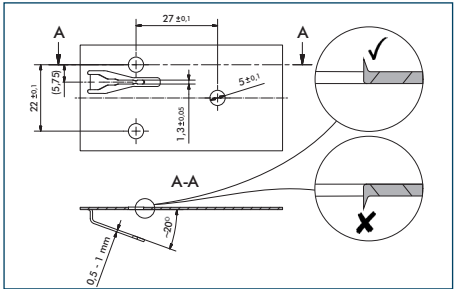

LEDtrack ST GEN2

LEDtrack POD

Montage OEM LEDtrack TAP in Leuchenträger

Mounting OEM LEDtrack TAP in lighting fixture

LEDtrack TAP fix

LEDtrack TAP fly

Installation LEDtrack GEN2

Installation LEDtrack GEN2

			
✓	✗	✗	✓

LEDtrack BU GEN2 → ST GEN2

! 1

2

2,5 mm²

1,5 mm²

2,5 mm²

2,5 mm²