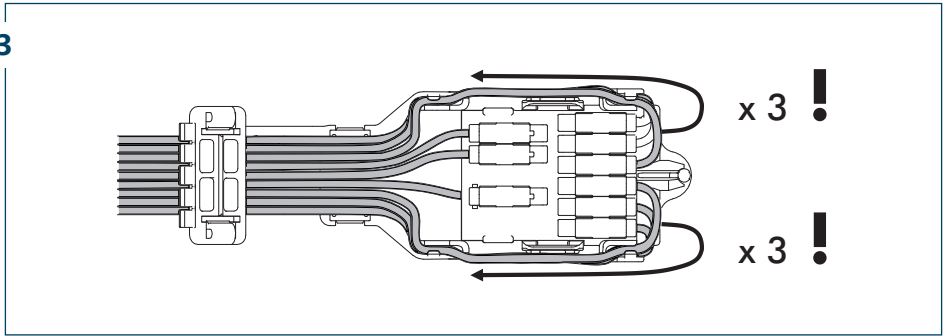

LEDtrack ST GEN2

LEDtrack POD

Montage OEM LEDtrack TAP in Leuchenträger

Mounting OEM LEDtrack TAP in lighting fixture

LEDtrack TAP fix

LEDtrack TAP fly

Installation LEDtrack GEN2

Installation LEDtrack GEN2

			
✓	✗	✗	✓

LEDtrack BU GEN2 → ST GEN2

! 1

2

2,5 mm²

1,5 mm²

2,5 mm²

2,5 mm²