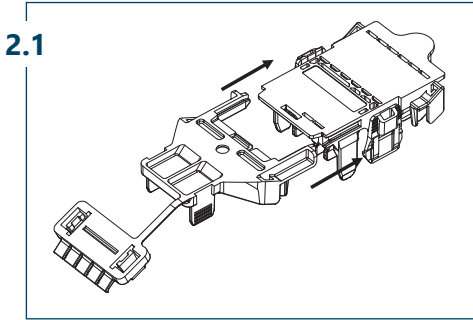

LEDtrack BU/11 GEN2

LEDtrack ST/11 GEN2

LEDtrack POD

LEDtrack POD/11 OT

LEDtrack POD/11 GEH

LEDtrack POD/11 UT

Montage OEM LEDtrack REEL GEN2 in Schiene

Mounting OEM LEDtrack REEL GEN2 in track

LEDtrack ST GEN2

LEDtrack POD

Montage OEM LEDtrack TAP in Leuchenträger

Mounting OEM LEDtrack TAP in lighting fixture

LEDtrack TAP fix

LEDtrack TAP fly

Installation LEDtrack GEN2

Installation LEDtrack GEN2