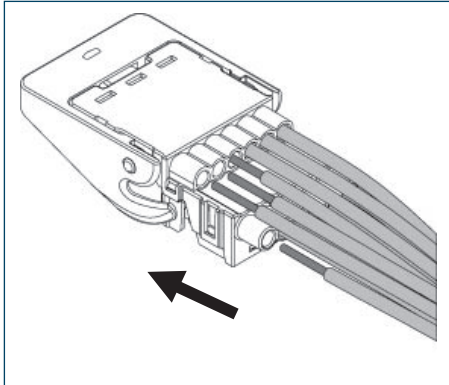

LEDtrack GEN2

Montage / Installation

Mounting / installation

Konfektion OEM LEDtrack REEL GEN2

Assembly OEM LEDtrack REEL GEN2

2-4

Montage OEM LEDtrack REEL GEN2 in Schiene

Mounting OEM LEDtrack REEL GEN2 in track

5

Montage OEM LEDtrack TAP in Leuchenträger

Mounting OEM LEDtrack TAP in lighting fixture

6-7

Installation LEDtrack GEN2

Installation LEDtrack GEN2

8-14

LEDtrack BU/11 GEN2 + ST/11 GEN2

LEDtrack BU/11 GEN2

LEDtrack ST/11 GEN2

LEDtrack POD

LEDtrack POD/11 OT

LEDtrack POD/11 GEH

LEDtrack POD/11 UT

Montage OEM LEDtrack REEL GEN2 in Schiene

Mounting OEM LEDtrack REEL GEN2 in track