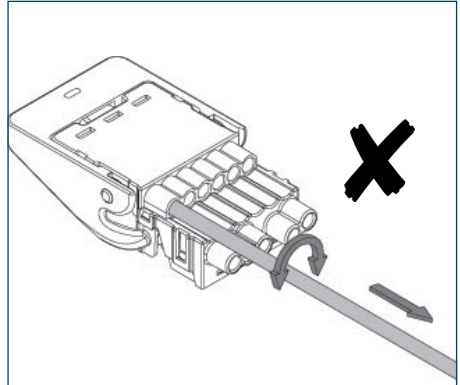

LEDtrack BU/11 GEN2