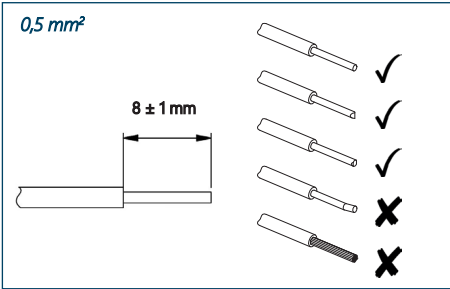

LEDtrack ST GEN2

LEDtrack POD

Montage OEM LEDtrack TAP in Leuchenträger

Mounting OEM LEDtrack TAP in lighting fixture

LEDtrack TAP fix

LEDtrack TAP fly

Installation LEDtrack GEN2

Installation LEDtrack GEN2