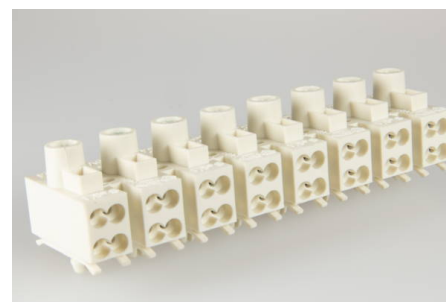

Screw-Screwless Connectors

900 Q RZ/ 8

Order Info

reference number (ref. no.)	114208
PU	350
EAN	4028012138654

Type

Type	Terminal Block
connection type	screw plug-in
number of poles	8 pole
colour	white

Electrical Data

rated voltage	450 V
rated current	17.5 A

Connection Data

cross-section rating	1.5 / 2.5 mm ²
cross-section rating internal	1.5 mm ²
cross-section rating external	2.5 mm ²
cross-section rating (UL)	20-16 AWG
clamping range external	0.5 - 1.5 mm ²
type of conductor internal	solid
type of conductor external	fine stranded, stranded, solid
stripping length internal	7.0 - 7.5 mm
stripping length external	8.0 - 8.5 mm
fixing	short catch pin
clamping units per pole	4
contact screw assembly	0.8 x 4.0 / \cup 0.5 Nm
wall thickness	0.5 - 1.4 mm