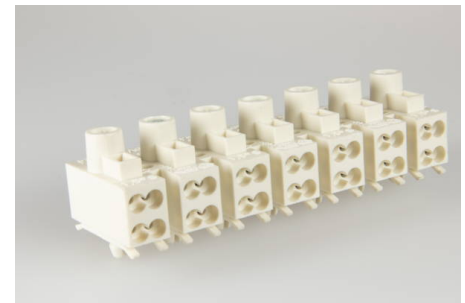

Screw-Screwless Connectors

900 Q RZ/ 7 DS

Order Info

reference number (ref. no.)	114307
PU	350
EAN	4028012138739

Type

Type	Terminal Block
connection type	screw plug-in
number of poles	7 pole
colour	white
wire protection	yes

Electrical Data

rated voltage	450 V
rated current	17.5 A

Connection Data

cross-section rating	1.5 / 2.5 mm ²
cross-section rating internal	1.5 mm ²
cross-section rating external	2.5 mm ²
cross-section rating (UL)	20-16 AWG
clamping range external	0.5 - 1.5 mm ²
type of conductor internal	solid
type of conductor external	fine stranded, stranded, solid
stripping length internal	7.0 - 7.5 mm
stripping length external	8.0 - 8.5 mm
fixing	short catch pin
clamping units per pole	4
contact screw assembly	0.8 x 4.0 / \cup 0.5 Nm
wall thickness	0.5 - 1.4 mm