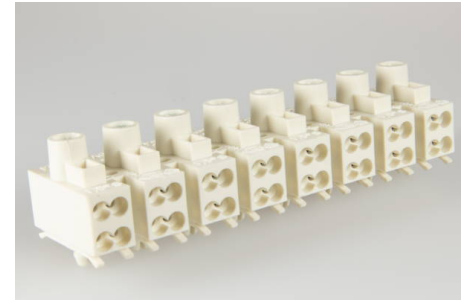

Screw-Screwless Connectors

900 Q RZ/ 8 DS

Order Info

reference number (ref. no.)	114308
PU	350
EAN	4028012138746

Type

Type	Terminal Block
connection type	screw plug-in
number of poles	8 pole
colour	white
wire protection	yes

Electrical Data

rated voltage	450 V
rated current	17.5 A

Connection Data

cross-section rating	1.5 / 2.5 mm ²
cross-section rating internal	1.5 mm ²
cross-section rating external	2.5 mm ²
cross-section rating (UL)	20-16 AWG
clamping range external	0.5 - 1.5 mm ²
type of conductor internal	solid
type of conductor external	fine stranded, stranded, solid
stripping length internal	7.0 - 7.5 mm
stripping length external	8.0 - 8.5 mm
fixing	short catch pin
clamping units per pole	4
contact screw assembly	0.8 x 4.0 / \cup 0.5 Nm
wall thickness	0.5 - 1.4 mm