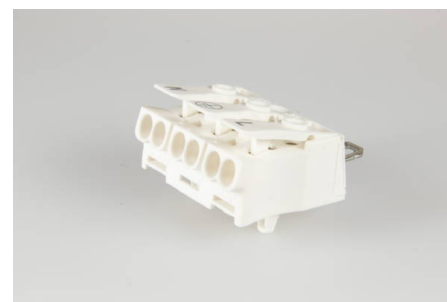

Screwless Connectors
Luminaire Connectors

LK 980-01 RZ/ 3 SK BD N PE L

Order Info

reference number (ref. no.)	21881
PU	500
EAN	4028012100613

Type

Type	Terminal Block
connection type	push-in
number of poles	3 pole
colour	white
PE-terminal	SK

Electrical Data

rated voltage	450 V
rated current	24 A

Connection Data

cross-section rating	2.5 mm ²
cross-section rating (UL)	20-14 AWG
clamping range internal	0.5 - 2.5 mm ²
clamping range external	0.5 - 1.5 mm ²
type of conductor internal	solid
type of conductor external	fine stranded, stranded, solid
stripping length	8.0 - 9.0 mm
fixing	short catch pin
clamping units per pole	2
pole marking	N ⊕ L
wall thickness	0.5 - 1.2 mm