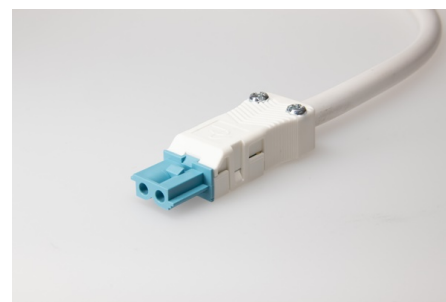

## Connectors System AC 164 Cables

### AC 164 ALBS/215 PB/WS 50 H5V WS Eca

#### Type

Type	extension cable socket
core cross-section	1.5 mm <sup>2</sup>
total length	0.50 m
cable type	H05VV-F
number of poles	2 pole
sheathing colour	white
coding	2 (DALI)
colour	pastel blue white
protection against incorrect plugging	yes
latch	yes